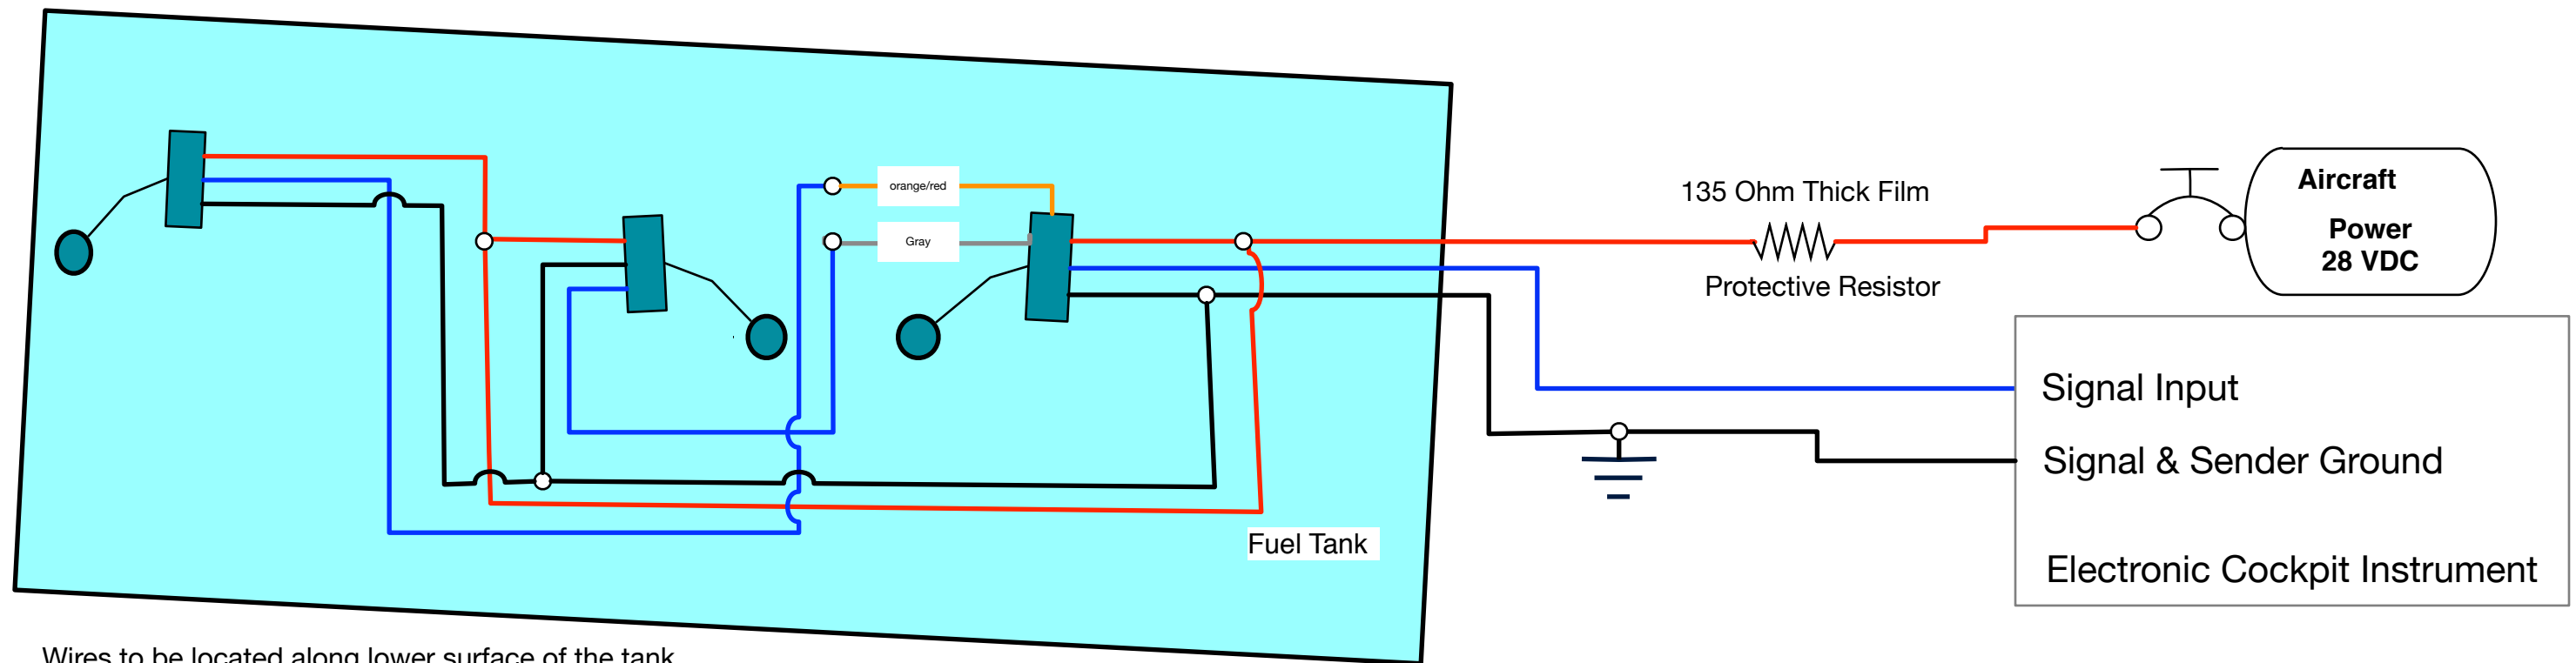

Cessna 400 Twin Wet Wing Schematic

Wires to be located along lower surface of the tank
20 Gauge Mil Spec Wiring
Protect the wires from chaffing