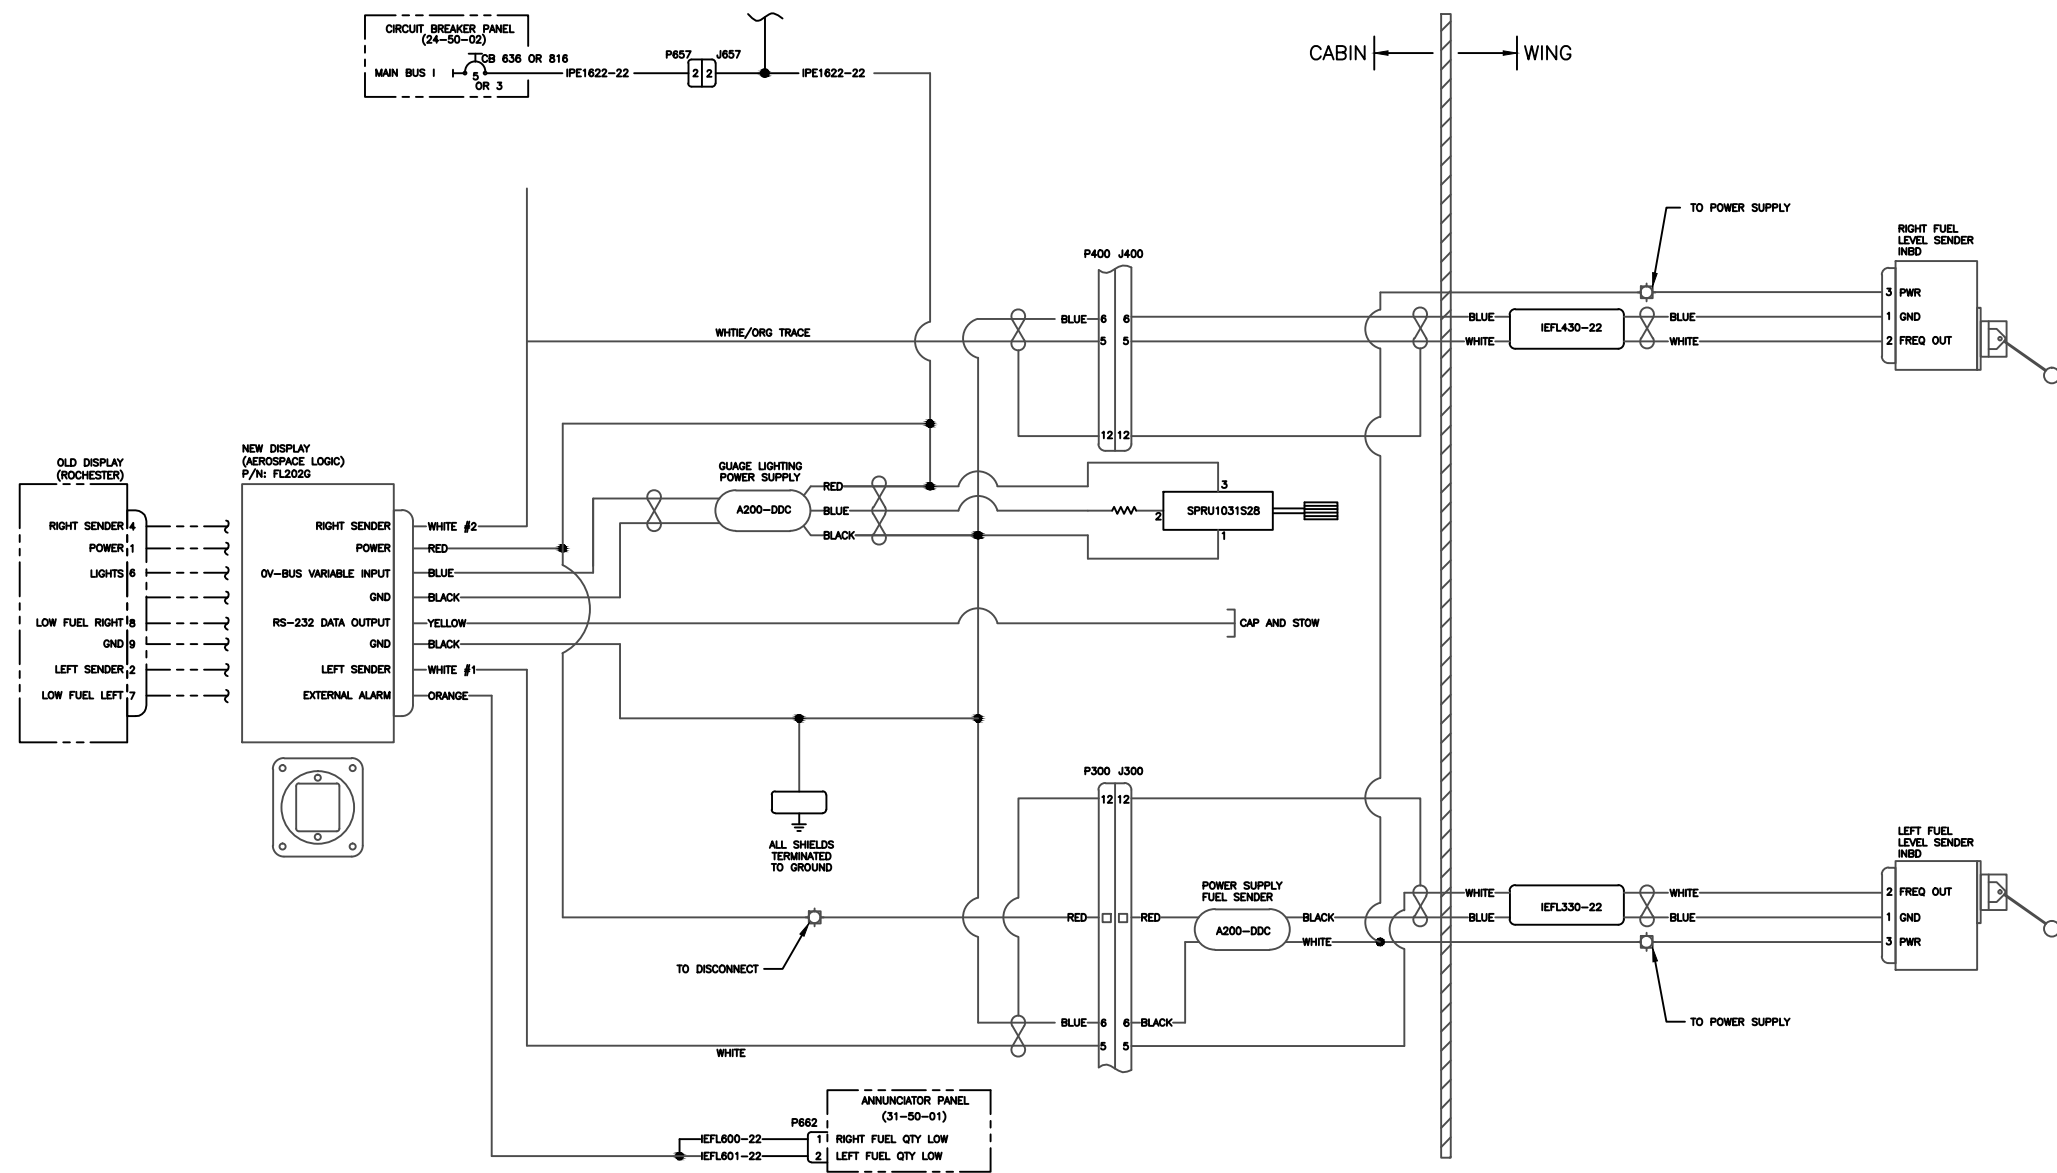

CIRRUS SR20 AVIDYNE & SIX-PACK AIRCRAFT

06/14/2013

NOTE:
AIRCRAFT MUST REMAIN
LEVEL DURING ENTIRE
CALIBRATION PROCESS